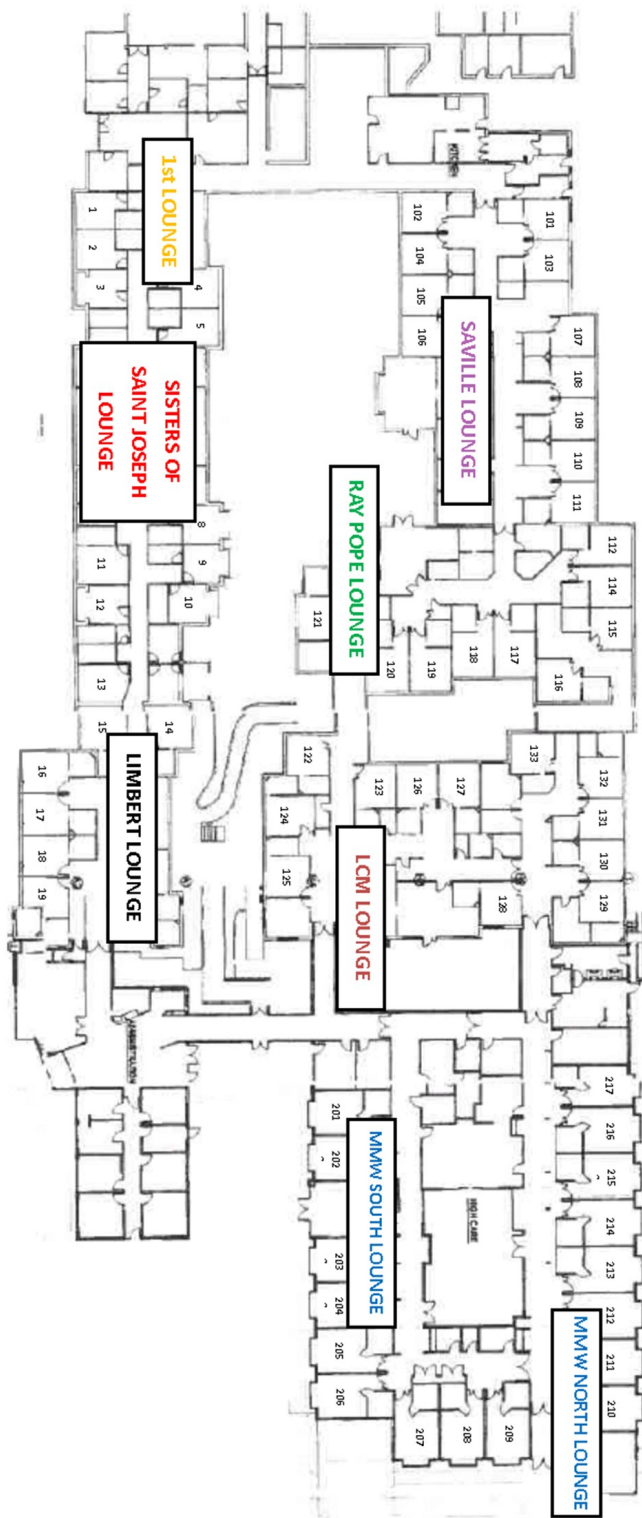

# MARCH 2020 CALENDAR

LEGEND	
LCM	LITTLE COMPANY OF MARY LOUNGE
RPW	RAY POPE LOUNGE
MMW	MARY MACKILLOP LOUNGE
SOSJ	SISTERS OF SAINT JOSEPH LOUNGE
LIMBERT	LIMBERT LOUNGE
SAVILLE	SAVILLE LOUNGE

Don't forget to utilise the activity cupboards found in an area close to you.

RESIDENT'S,  
These are your planned activities for MARCH. Please let us know if you require assistance to meet your leisure needs between planned activities.  
Danielle, Jan, Anna and Gaylia. xx

*"The Terrace Cafe"*  
Morning tea 9:15am TO 11:15am  
each  
Tuesday and Thursday