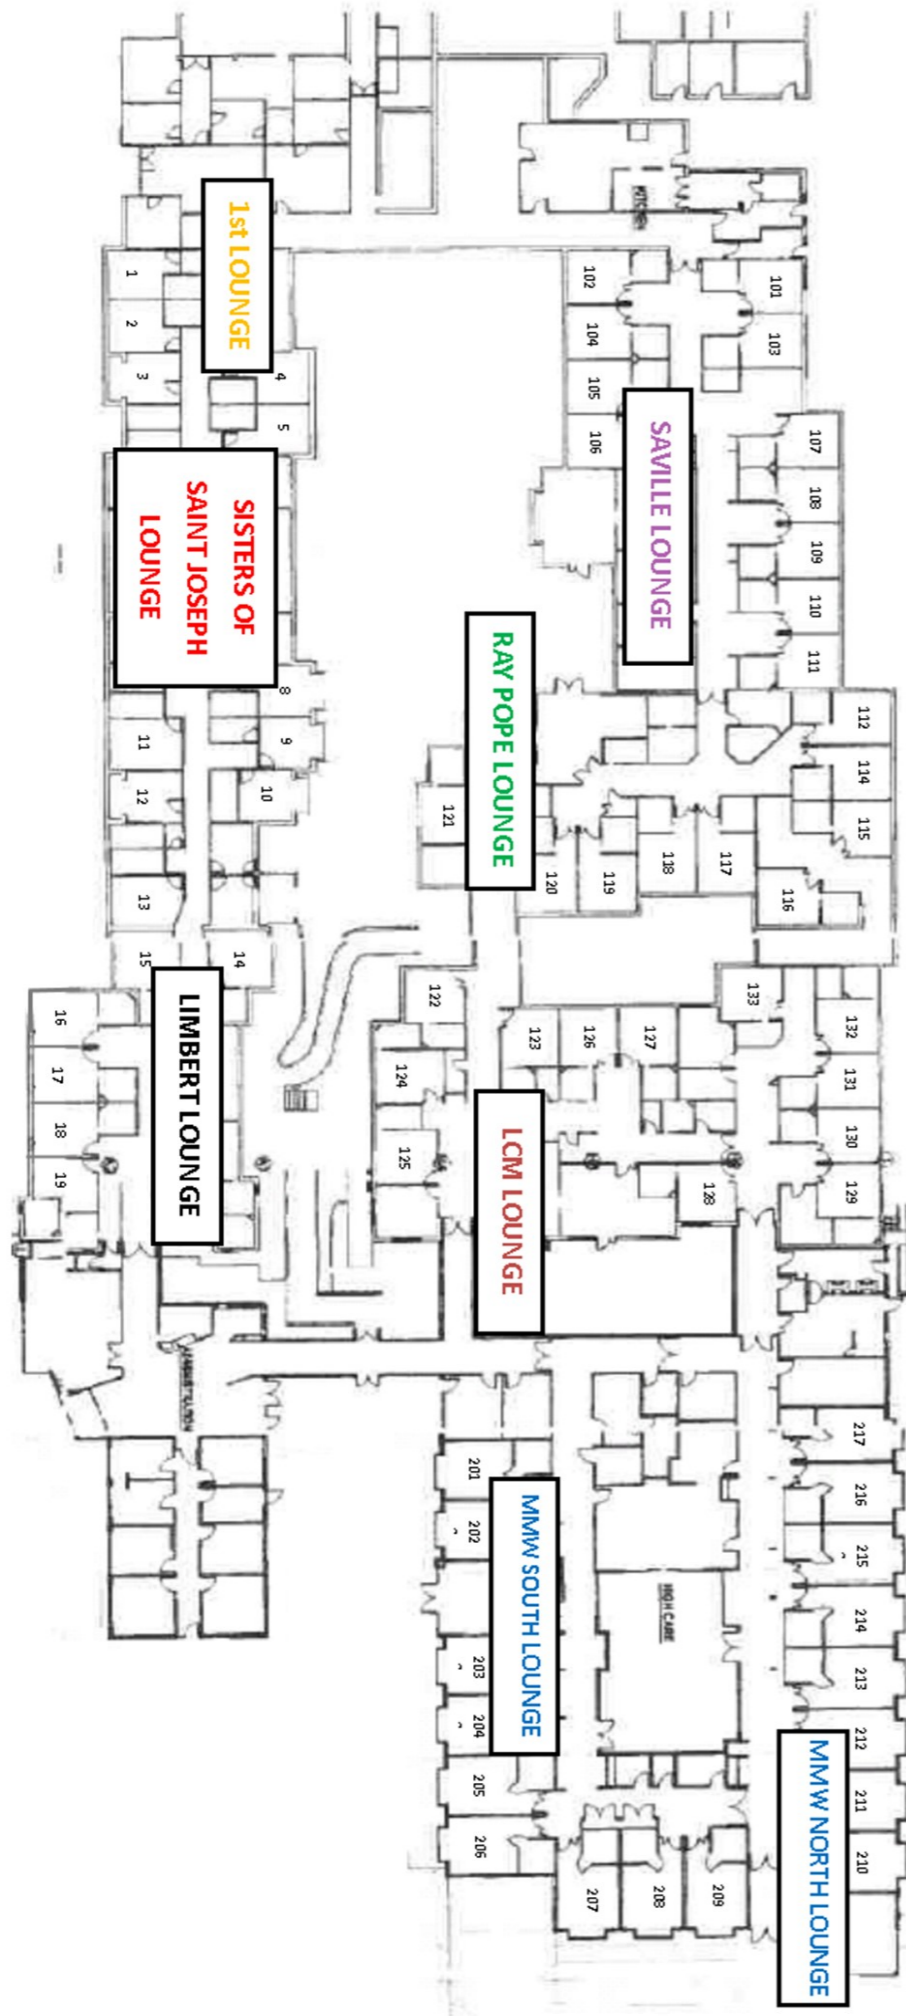

# FEBRUARY 2022 CALENDAR

**LEGEND**

LCM LITTLE COMPANY OF MARY LOUNGE  
 RPW RAY POPE LOUNGE  
 MMW MARY MACKILLOP LOUNGE  
 SOSJ SISTERS OF SAINT JOSEPH LOUNGE  
 LIMBERT LIMBERT LOUNGE  
 SAVILLE SAVILLE LOUNGE

RESIDENT'S, Please let us know if you require assistance to meet your leisure needs between planned activities.  
Danielle, Jan, Anna and Gaylia. xx

Don't forget to utilise the activity cupboards found in an area close to you.